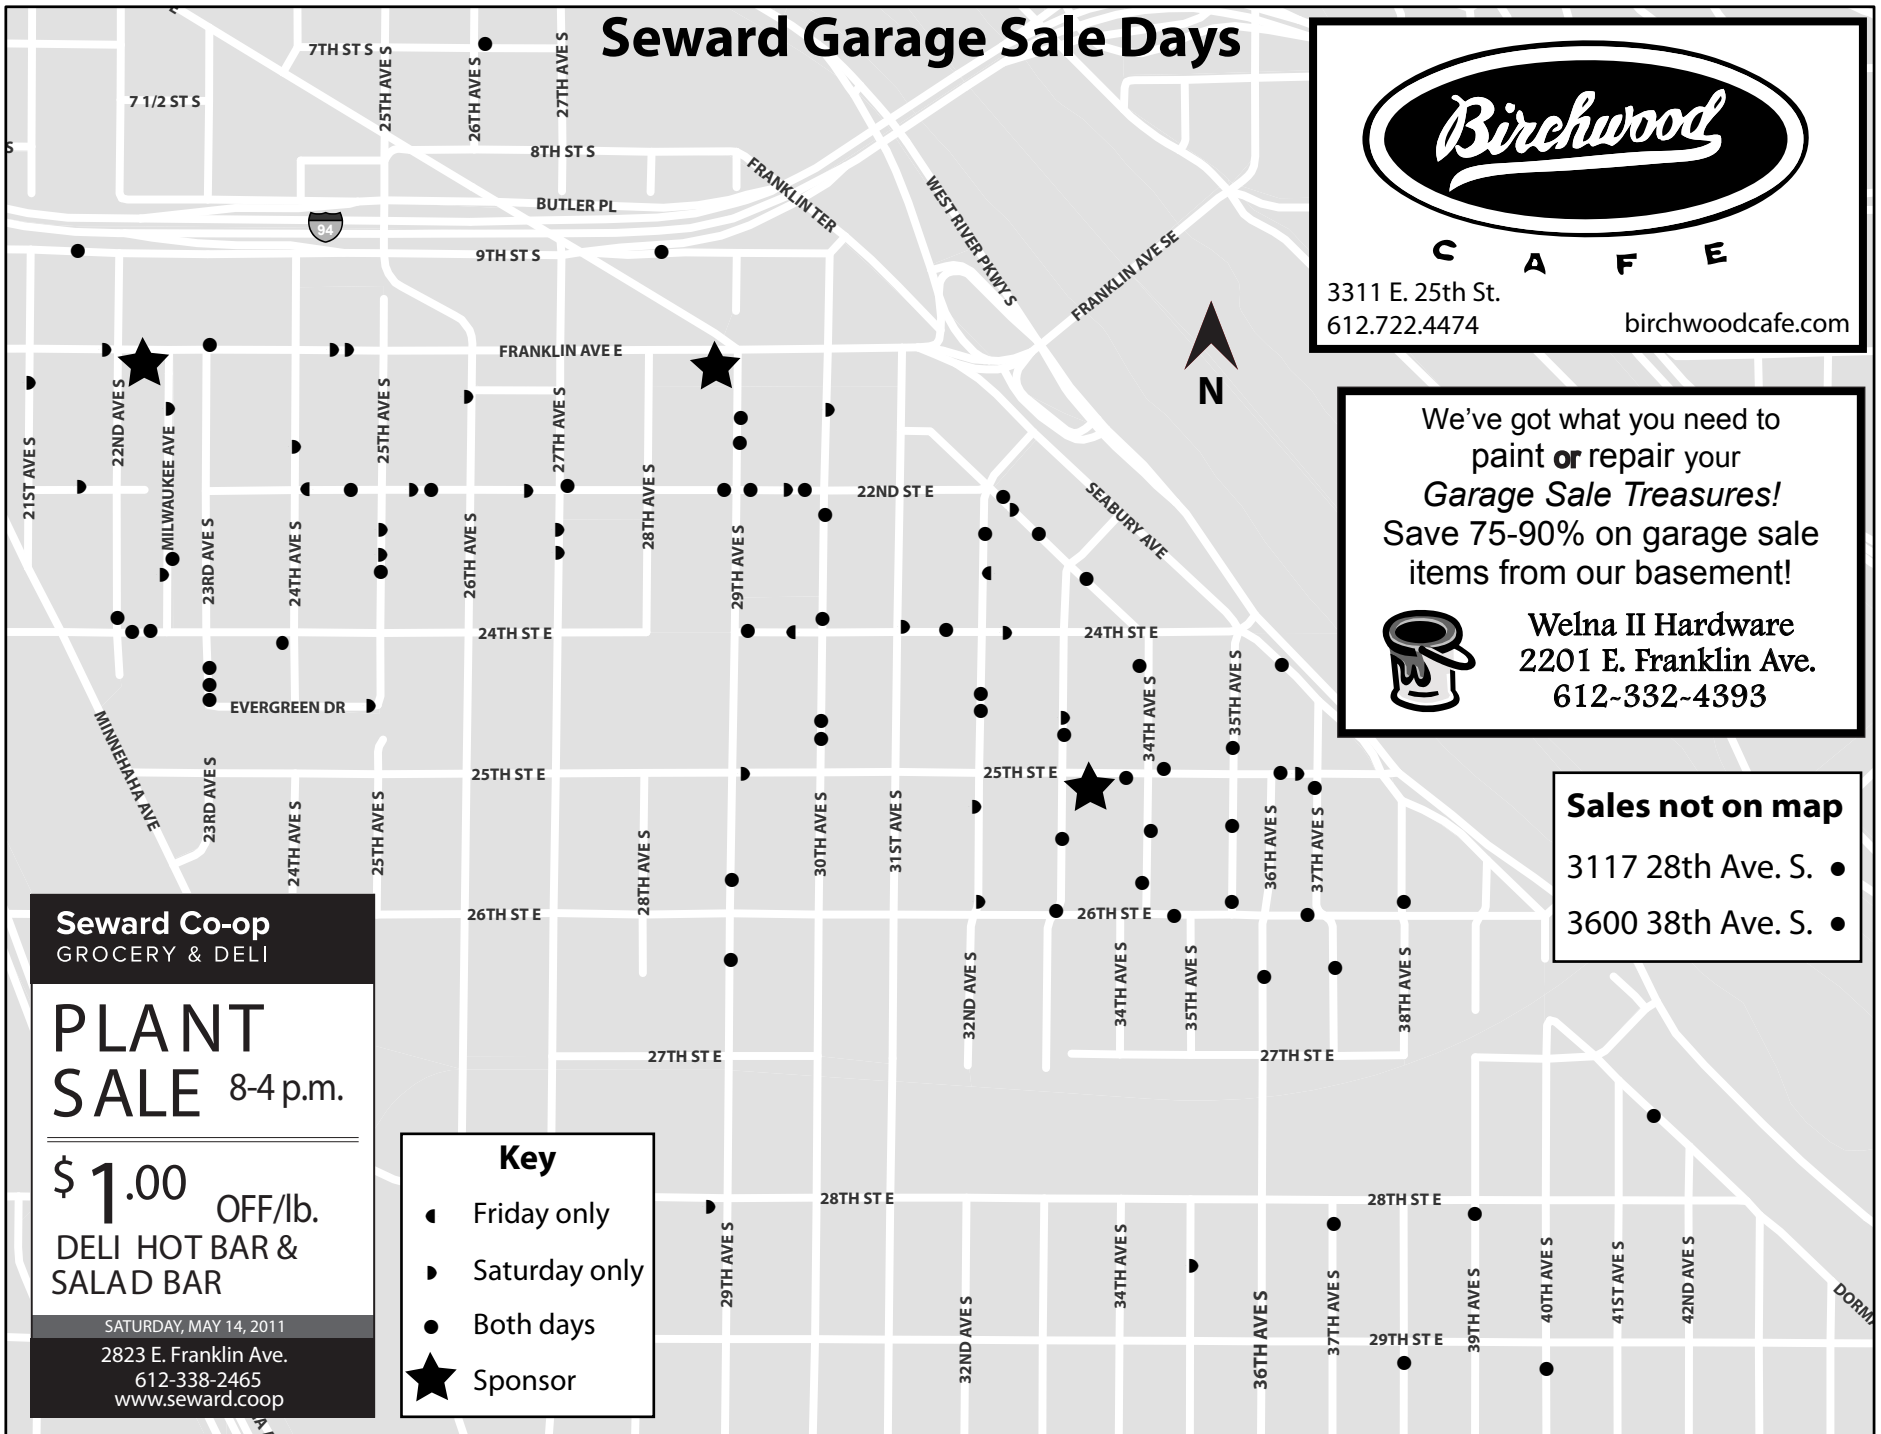

Key

- ◀ Friday only
- Saturday only
- Both days
- ★ Sponsor